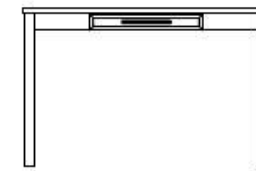

TUSCANY

Model Name
Tuscany King Headboard

Dimensions
78"W x 1 1/2"D x 42"H

Color/Finish
Dark Mocha with Asccents of Brushed chrome

- Notes**
- Solid wood frame
 - Wood cleat for flush wall mounting

Model Name
Tuscany King Headboard

Dimensions
78"W x 1 1/2"D x 42"H

Color/Finish
Dark Mocha with Asccents of Brushed chrome

- Notes**
- Solid wood frame
 - Wood cleat for flush wall mounting

Model Name
Tuscany Nightstand

Dimensions
22"W x 16"D x 28"H

Color/Finish
Dark Mocha with Asccents of Brushed chrome

- Notes**
- Single-drawer
 - Solid wood edges
 - High Pressure Laminate Top

Model Name
Tuscany Writing Desk

Dimensions
48"W x 26"D x 30"H

Color/Finish
Dark Mocha with Asccents of Brushed chrome

- Notes**
- Single-drawer
 - Solid wood edges
 - High Pressure Laminate Top

Model Name
Tuscany Microfridge Unit

Dimensions
54"W x 22"D x 44"H

Color/Finish
Dark Mocha with Asccents of Brushed chrome

- Notes**
- 2-drawers
 - Solid wood edges
 - Fridge and Microwave housing
 - Single door