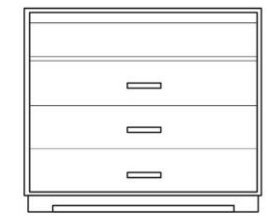

Color/Finish
Dark Mocha with Asccents of Brushed chrome

- Notes**
- Single-drawer
 - Solid wood edges
 - High Pressure Laminate Top

Model Name
Tuscany Writing Desk

Dimensions
48"W x 26"D x 30"H

Color/Finish
Dark Mocha with Asccents of Brushed chrome

- Notes**
- Single-drawer
 - Solid wood edges
 - High Pressure Laminate Top

Model Name
Tuscany Microfridge Unit

Dimensions
54"W x 22"D x 44"H

Color/Finish
Dark Mocha with Asccents of Brushed chrome

- Notes**
- 2-drawers
 - Solid wood edges
 - Fridge and Microwave housing
 - Single door

Model Name
Tuscany Media Chest

Dimensions
42"W x 26"D x 36"H

Color/Finish
Dark Mocha with Asccents of Brushed chrome

- Notes**
- 3-drawers
 - Solid wood edges
 - High Pressure Laminate Top

Model Name
Tuscany Custom Cocktail Table

Dimensions
34"W x 20"D x 18"H

Color/Finish
Dark Mocha

- Notes**
- Solid wood edges
 - High Pressure Laminate Top

Model Name
Tuscany Custom Luggage Bench

Dimensions
30"W x 18"D x 17"H

Color/Finish
Dark Mocha (With Fabric)