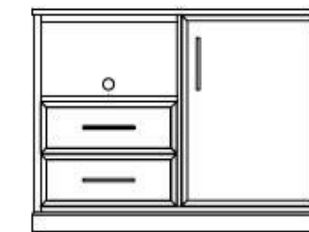

TUSCANY

Model Name
Tuscany King Headboard

Dimensions
78"W x 1 1/2"D x 42"H

Color/Finish
Dark Mocha with Asccents of Brushed chrome

- Notes**
- Solid wood frame
 - Wood cleat for flush wall mounting

Model Name
Tuscany King Headboard

Dimensions
78"W x 1 1/2"D x 42"H

Color/Finish
Dark Mocha with Asccents of Brushed chrome

- Notes**
- Solid wood frame
 - Wood cleat for flush wall mounting

Model Name
Tuscany Nightstand

Dimensions
22"W x 16"D x 28"H

Color/Finish
Dark Mocha with Asccents of Brushed chrome

- Notes**
- Single-drawer
 - Solid wood edges
 - High Pressure Laminate Top

Model Name
Tuscany Writing Desk

Dimensions
48"W x 26"D x 30"H

Color/Finish
Dark Mocha with Asccents of Brushed chrome

- Notes**
- Single-drawer
 - Solid wood edges
 - High Pressure Laminate Top

Model Name
Tuscany Microfridge Unit

Dimensions
54"W x 22"D x 44"H

Color/Finish
Dark Mocha with Asccents of Brushed chrome

- Notes**
- 2-drawers
 - Solid wood edges
 - Fridge and Microwave housing
 - Single door