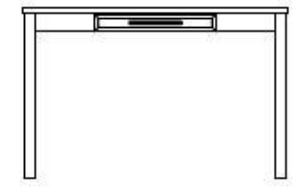

INTIMATE

Model Name
Intimate King Headboard

Dimensions
78"W x 4 1/6"D x 48"H

Color/Finish
Afternoon Maple

Notes

- Solid wood frame
- Wood cleat for flush wall mounting

Model Name
Intimate Nightstand

Dimensions
24"W x 18"D x 26"H

Color/Finish
Afternoon Maple and brushed nickel

Notes

- Single-drawer
- Solid wood edges
- High Pressure Laminate Top

Model Name
Comfort Inn Writing Desk

Dimensions
48"W x 26"D x 30"H

Color/Finish
Afternoon Maple and brushed nickel

Notes

- Single-drawer
- Solid wood edges
- High Pressure Laminate Top

Model Name
Intimate Media Chest

Dimensions
34"W x 24"D x 31"H

Color/Finish
Afternoon Maple and brushed nickel

Notes

- 3-drawers
- Solid wood edges

Model Name
Intimate Desk Mirror

Dimensions
32"W x 48"H

Color/Finish
Afternoon Maple

Notes

- Solid wood edges

Model Name
Corner Table

Dimensions
26"W x 26"D x 18"H

Color/Finish
Afternoon Maple