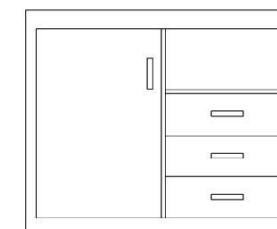

# ENZO

**Model Name**  
Enzo King Headboard

**Dimensions**  
78"W x 1 1/2"D x 42"H

**Color/Finish**  
Dark Mocha with PU board

- Notes**
- Solid wood frame
  - Wood cleat for flush wall mounting

**Model Name**  
Enzo Nightstand

**Dimensions**  
22"W x 16"D x 28"H

**Color/Finish**  
Dark Mocha with brushed chrome

- Notes**
- Single-drawer
  - Solid wood edges
  - High Pressure Laminate Top

**Model Name**  
Enzo Writing Desk

**Dimensions**  
48"W x 26"D x 30"H

**Color/Finish**  
Dark Mocha with brushed chrome

- Notes**
- Single-drawer
  - Solid wood edges
  - High Pressure Laminate Top

**Model Name**  
Enzo Microfridge Unit

**Dimensions**  
54"W x 22"D x 44"H

**Color/Finish**  
Dark Mocha with brushed chrome

- Notes**
- 3-drawers
  - Solid wood edges
  - Fridge and Microwave housing
  - Single door

**Model Name**  
Enzo Media Shelf

**Dimensions**  
42"W x 26"D x 36"H

**Color/Finish**  
Dark Mocha with brushed chrome