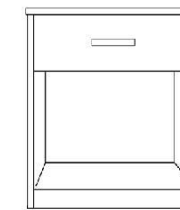

# ENZO

**Model Name**  
Enzo King Headboard

**Dimensions**  
78"W x 1 1/2"D x 42"H

**Color/Finish**  
Dark Mocha with PU board

- Notes**
- Solid wood frame
  - Wood cleat for flush wall mounting

**Model Name**  
Enzo Nightstand

**Dimensions**  
22"W x 16"D x 28"H

**Color/Finish**  
Dark Mocha with brushed chrome

- Notes**
- Single-drawer
  - Solid wood edges
  - High Pressure Laminate Top

**Model Name**  
Enzo Writing Desk

**Dimensions**  
48"W x 26"D x 30"H

**Color/Finish**  
Dark Mocha with brushed chrome

- Notes**
- Single-drawer
  - Solid wood edges
  - High Pressure Laminate Top

**Model Name**  
Enzo Microfridge Unit

**Dimensions**  
54"W x 22"D x 44"H

**Color/Finish**  
Dark Mocha with brushed chrome

- Notes**
- 3-drawers
  - Solid wood edges
  - Fridge and Microwave housing
  - Single door

**Model Name**  
Enzo Media Shelf

**Dimensions**  
42"W x 26"D x 36"H

**Color/Finish**  
Dark Mocha with brushed chrome