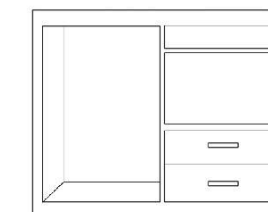

# ENZO

**Model Name**  
Enzo King Headboard

**Dimensions**  
78"W x 1 1/2"D x 42"H

**Color/Finish**  
Dark Mocha with PU board

- Notes**
- Solid wood frame
  - Wood cleat for flush wall mounting

**Model Name**  
Enzo Nightstand

**Dimensions**  
22"W x 16"D x 28"H

**Color/Finish**  
Dark Mocha with brushed chrome

- Notes**
- Single-drawer
  - Solid wood edges
  - High Pressure Laminate Top

**Model Name**  
Enzo Writing Desk

**Dimensions**  
48"W x 26"D x 30"H

**Color/Finish**  
Dark Mocha with brushed chrome

- Notes**
- Single-drawer
  - Solid wood edges
  - High Pressure Laminate Top

**Model Name**  
Enzo Microfridge Unit

**Dimensions**  
54"W x 22"D x 44"H

**Color/Finish**  
Dark Mocha with brushed chrome

- Notes**
- 3-drawers
  - Solid wood edges
  - Fridge and Microwave housing
  - Single door

**Model Name**  
Enzo Media Shelf

**Dimensions**  
42"W x 26"D x 36"H

**Color/Finish**  
Dark Mocha with brushed chrome