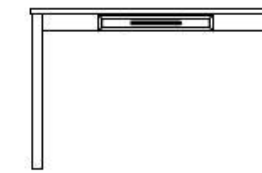

# ENZO

**Model Name**  
Enzo King Headboard

**Dimensions**  
78"W x 1 1/2"D x 42"H

**Color/Finish**  
Dark Mocha with PU board

- Notes**
- Solid wood frame
  - Wood cleat for flush wall mounting

**Model Name**  
Enzo Nightstand

**Dimensions**  
22"W x 16"D x 28"H

**Color/Finish**  
Dark Mocha with brushed chrome

- Notes**
- Single-drawer
  - Solid wood edges
  - High Pressure Laminate Top

**Model Name**  
Enzo Writing Desk

**Dimensions**  
48"W x 26"D x 30"H

**Dimensions**  
30"W x 18"D x 17"H

**Color/Finish**  
Dark Mocha (With Fabric)

- Notes**
- Solid wood edges and legs
  - Upholstered seat
  - Optional High pressure laminate top

**Model Name**  
Enzo Corner Table

**Dimensions**  
26"W x 26"D x 18"H

**Color/Finish**  
Dark Mocha

- Notes**
- Solid wood edges
  - High Pressure Laminate Top