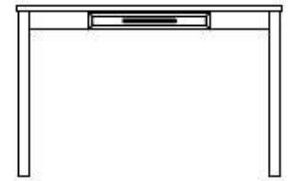

CASA

Model Name
Casa King Headboard

Dimensions
78"W x 1 1/2"D x 42"H

Color/Finish
Afternoon Maple

- Notes**
- Solid wood frame
 - Wood cleat for flush wall mounting

Model Name
Casa Nightstand

Dimensions
22"W x 16"D x 28"H

Color/Finish
Afternoon Maple and brushed nickel

- Notes**
- Single-drawer
 - Solid wood edges
 - High Pressure Laminate Top

Model Name
Deco Writing Desk

Dimensions
48"W x 26"D x 30"H

Color/Finish
Afternoon Maple and brushed nickel

- Notes**
- Single-drawer
 - Solid wood edges
 - High Pressure Laminate Top

Model Name
Casa Combo Chest

Dimensions
54"W x 22"D x 58"H

Color/Finish
Afternoon Maple and brushed nickel

- Notes**
- 2-drawers
 - Solid wood edges
 - Fridge and Microwave housing
 - Single door

Model Name
Casa Custom Activity Table

Dimensions
30"W x 30"D x 30" H

Color/Finish
Afternoon Maple

- Notes**
- Single-drawer
 - Solid wood edges
 - High Pressure Laminate Top

Model Name
Corner Table

Dimensions
26"W x 26"D x 18"H