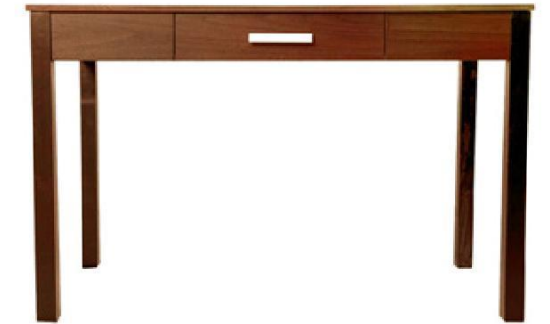

THE Casa COLLECTION

The Casa collection is a mix of modern and classic. Convenience and style is what makes this design desirable. This collection features a headboard that has built-in lights and night stand, and an all-in-one media combo chest. With a high-pressure laminate top for scratch resistance, this collection is very low-maintenance without the compromise of style and quality.