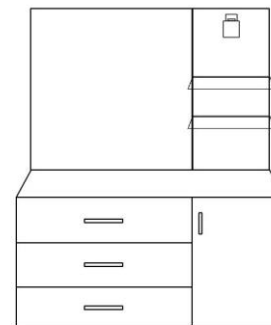

CASA

Model Name
Casa King Headboard

Dimensions
78"W x 1 1/2"D x 42"H

Color/Finish
Afternoon Maple

- Notes**
- Solid wood frame
 - Wood cleat for flush wall mounting

Model Name
Casa Nightstand

Dimensions
22"W x 16"D x 28"H

Color/Finish
Afternoon Maple and brushed nickel

- Notes**
- Single-drawer
 - Solid wood edges
 - High Pressure Laminate Top

Model Name
Deco Writing Desk

Dimensions
48"W x 26"D x 30"H

Color/Finish
Afternoon Maple and brushed nickel

- Notes**
- Single-drawer
 - Solid wood edges
 - High Pressure Laminate Top

Model Name
Casa Combo Chest

Dimensions
54"W x 22"D x 58"H

Color/Finish
Afternoon Maple and brushed nickel

- Notes**
- 2-drawers
 - Solid wood edges
 - Fridge and Microwave housing
 - Single door

Model Name
Casa Custom Activity Table

Dimensions
30"W x 30"D x 30" H

Color/Finish
Afternoon Maple

- Notes**
- Single-drawer
 - Solid wood edges
 - High Pressure Laminate Top

Model Name
Corner Table

Dimensions
26"W x 26"D x 18"H